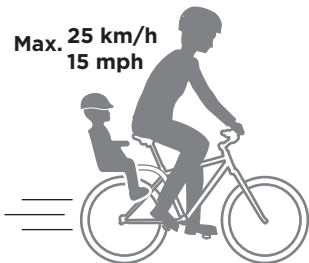

Max. 25 km/h
15 mph