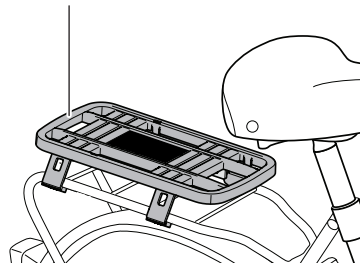

0-9 M

Check your bike : A.2

Luggage carrier with EasyFit frame

Max. load capacity: 25 kg / 55 lbs
Must comply to ISO11243

Thule Yepp Maxi EasyFit Adapter: 12020409

Max. load capacity: 25 kg / 55 lbs
Must comply to ISO11243