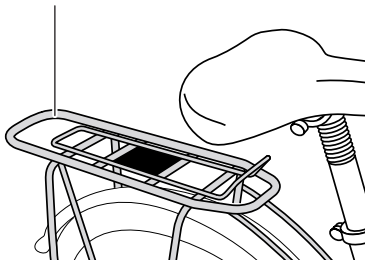

0-9 M

Check your bike : A.2

Luggage carrier with EasyFit frame

Max. load capacity: 25 kg / 55 lbs
Must comply to ISO11243

Thule Yepp Maxi EasyFit Adapter: 12020409

Max. load capacity: 25 kg / 55 lbs
Must comply to ISO11243