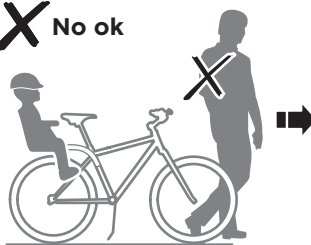

FIT

Europe & rest of the world

USA & Canada

9-72 M
9-22 kg
20-48,5 lbs

9-72 M
9-18 kg
20-40 lbs

Your Key-Number

NO FIT

0-9 M

Check your bike : A.2

Luggage carrier with EasyFit frame

Max. load capacity: 25 kg / 55 lbs
Must comply to ISO11243

Thule Yepp Maxi EasyFit Adapter: 12020409

Max. load capacity: 25 kg / 55 lbs
Must comply to ISO11243

Ok

No ok

Max. 25 km/h
15 mph