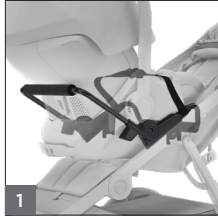

THULE URBAN GLIDE 3 CAR SEAT ADAPTER
- UNIVERSAL

Thule Urban Glide 3 car seat adapter – Universal

Let's you quickly attach a car seat to the stroller when going from car to stroller, or from stroll back into house or car.

- 1. Easy click-in installation and removal
- 2. Compatible with Chicco and many other car seat model brands (see fitting compatibility)
- 3. Approved up to 9 kg / 20 lbs (child weight)

1

MODEL NUMBER
20110762

* Stroller canopy must be removed when using this car seat.